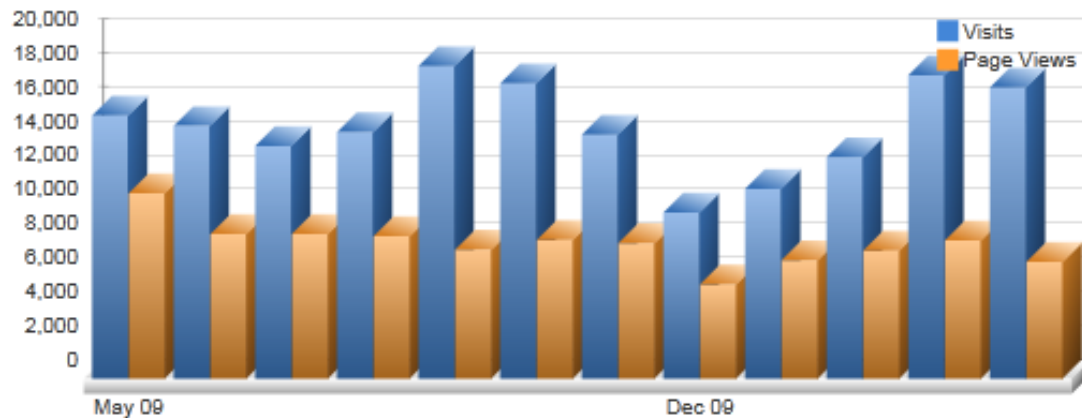

Florida Invasive Species Partnership

Website Update

May 2009 – April 2010

Monthly Traffic - May 2009 – April 2010

Month	Page Views	Visits	Hits	Bandwidth (KB)
May, 2009	10,901	15,463	92,740	2,197,627
June, 2009	8,507	14,858	106,814	2,411,291
July, 2009	8,518	13,686	77,684	2,215,650
August, 2009	8,379	14,486	87,354	2,469,329
September, 2009	7,594	18,375	77,124	2,702,816
October, 2009	8,165	17,351	89,768	2,900,188
November, 2009	7,978	14,346	77,812	2,401,013
December, 2009	5,562	9,762	58,672	2,165,141
January, 2010	6,980	11,154	68,817	2,206,179
February, 2010	7,543	13,013	67,631	2,606,960
March, 2010	8,136	17,829	73,452	3,586,283
April, 2010	6,883	17,114	67,084	2,718,661
Total(s)	95,146	177,437	944,952	30,581,137
Average(s)	7,928	14,786	78,746	2,548,428